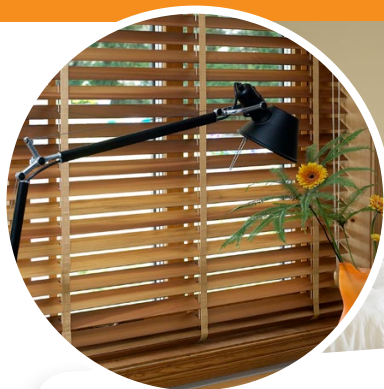

- Slimline • Functional • Durable • Modern technologies
- Minimal stack height • Timber or synthetic
- Available in 50mm or 65mm Slats

Roman Blinds

Roman blinds provide a contemporary, elegant and sophisticated style to enhance any interior space.

Available in light filtering, block out and sunscreen fabrics, and designed with clean horizontal folds that stack neatly to add a distinctive touch to any room.

Romans can be operated by chain, cord & cord lock. There is a wide range of colours and materials to suit all homes. Match your roman to your other window treatments and also bond your curtain choice to match your cushion, drapes etc.

Vertical Drapes

A practical and stylish choice for sliding doors, sloping ceilings and angled windows. They have the appearance of a drape but operate like a blind, giving you the best of both.

With many different colours and textures they will enhance your home décor.

Available in 127mm, 89mm wide blades, with or without chains on the bottom weights. Add to the versatility of vertical drapes with smart looking pelmets.

Verticals come with a standard wand control to make operating much easier and provide child safety. New vibrant, stylish and energy saving materials are available to enhance your room and help your pocket.